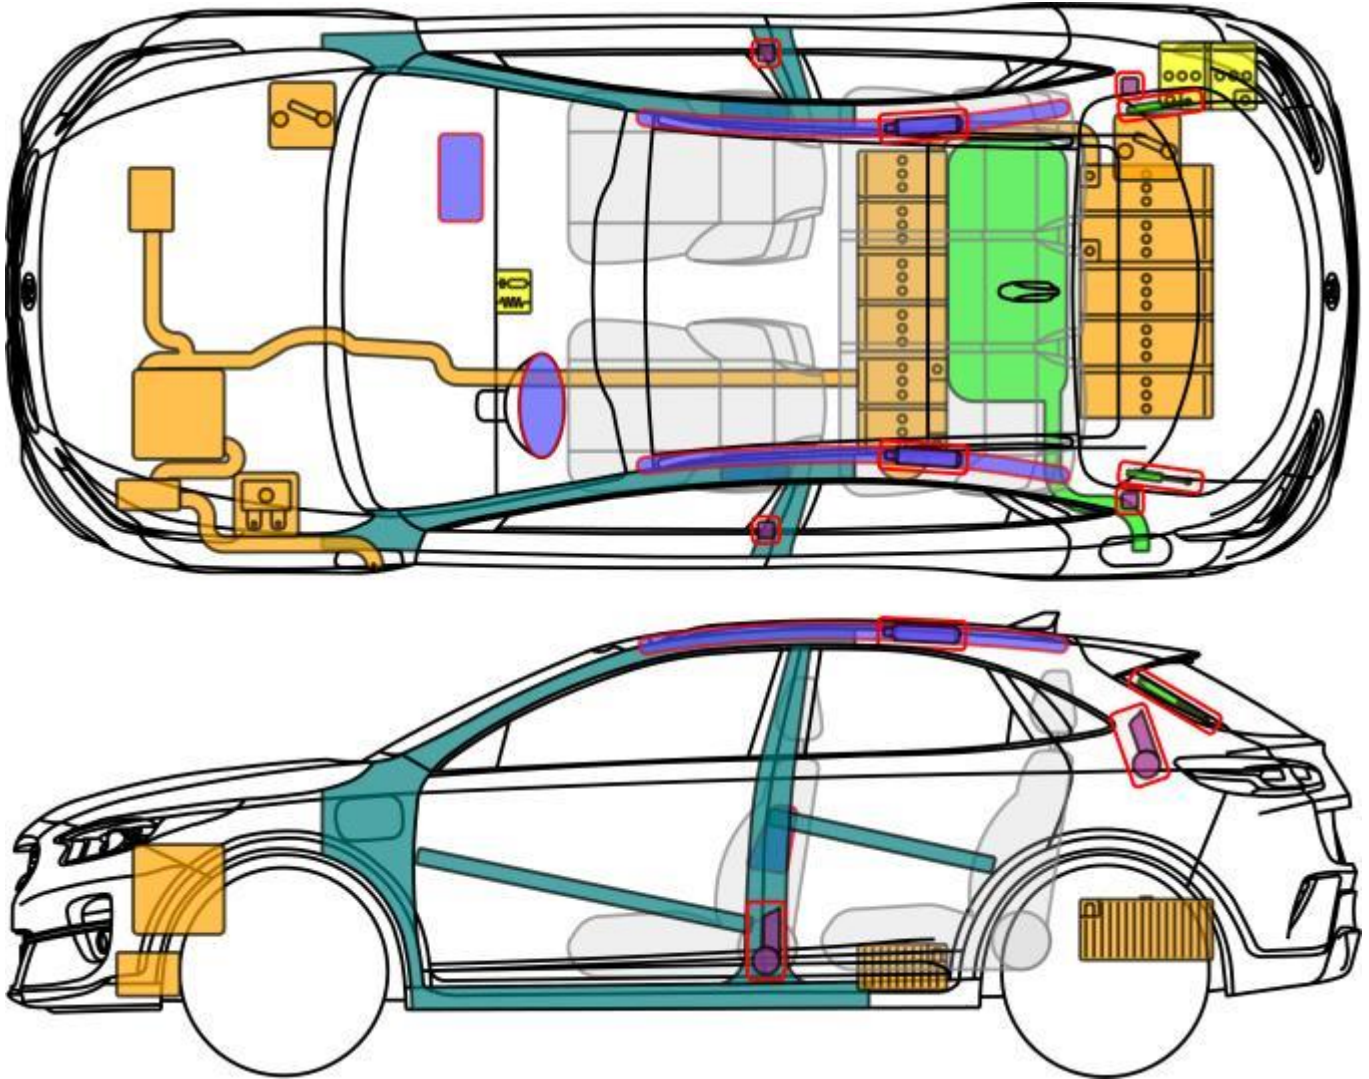

Xceed PHEV (CD)

5-dr SUV from 2020

Legend

	Airbag		Reinforcement		SRS control unit		High voltage battery
	Stored gas inflator		Automatic roll bar		12 V Battery		High voltage cable/component
	Seatbelt pretensioner		Cylinder		Fuel tank		High voltage emergency disconnect